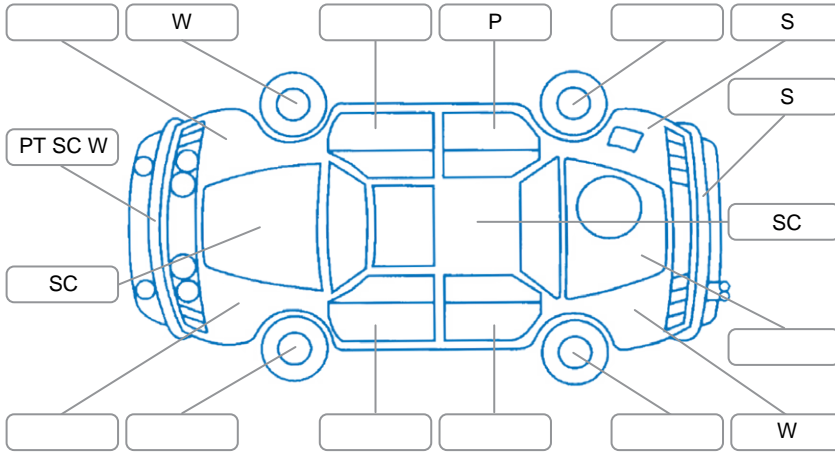

**Key**

S = Scratch    R = Rust    C = Crack    \* = Decals    W = Significant scuffs  
 D = Dent    PT = Paint defect    P = Pin dent    SC = Stone Chips

Note: some defects and blemishes may not be displayed in the diagram

Minor engine leaks,  
 Service due

**Interior Comments**

Seats:	Good
Carpets:	Good
Panels:	Good
Dashboard:	Good

**General Comments**

WoF and Reg until May 2027

Road Conditions During Test Drive	Dry
Engine Timing Mechanism	Timing Chain
Evidence of Cam Belt Replacement	<input type="checkbox"/> Yes <input type="checkbox"/> No    Kms
Inspected by:	Darian Beyer-Way
Published by:	Stuart Manson
Inspection Date:	28 May 2026