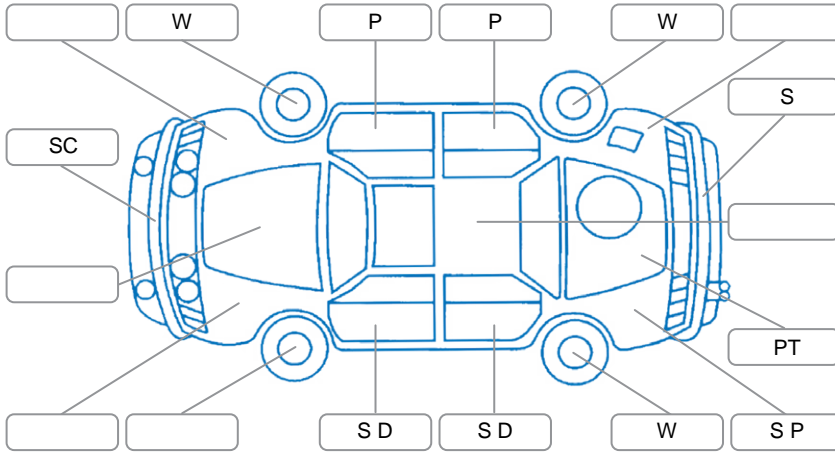

Report ID:	28,214,404	Version:	2
Created:	08 Jun 2026		

Make:	Hyundai	Model:	Santa FE
Body Style:	SUV	Year:	2016
Rego No.:	JMT733	Rego Expiry:	13 Jul 2026
WoF Expiry:	16 Jun 2027	Odometer:	196,896 Kms
Good No.:	28214404	VIN:	KMHSU81XSGU550162
Next Service:	207500	Service History:	Yes

Key

S = Scratch R = Rust C = Crack * = Decals W = Significant scuffs
 D = Dent PT = Paint defect P = Pin dent SC = Stone Chips

Note: some defects and blemishes may not be displayed in the diagram

Body Inspection Comments

Conditions During Body Inspection: Dry

Under Carriage and Under Bonnet Inspection Comments

Interior Comments

Seats:	Good
Carpets:	Good
Panels:	Good
Dashboard:	Good

General Comments

Road Conditions During Test Drive	Dry	
Engine Timing Mechanism	Timing Chain	
Evidence of Cam Belt Replacement	<input type="checkbox"/> Yes <input type="checkbox"/> No	Kms
Inspected by:	Darlan Beyer-Way	
Published by:	Stuart Manson	
Inspection Date:	28 May 2026	