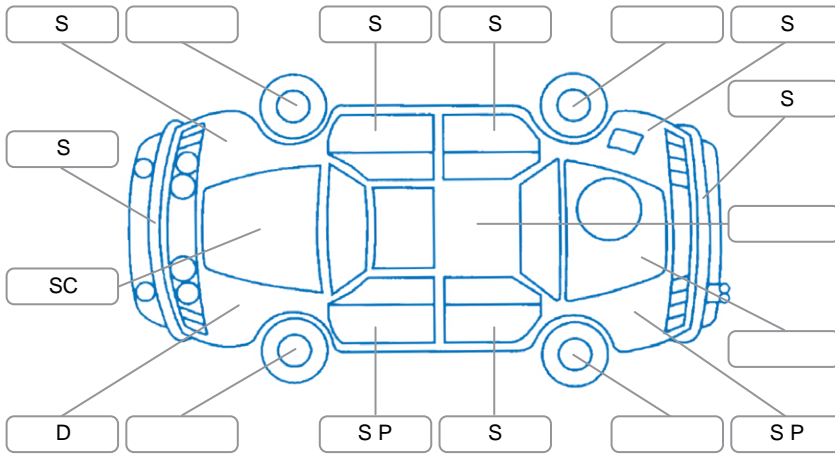

Report ID:	28,214,188	Version:	2
Created:	05 Jun 2026		

Make:	Mazda	Model:	Axela
Body Style:	Hatchback	Year:	2009
Rego No.:	NEE467	Rego Expiry:	11 Nov 2026
WoF Expiry:	24 Nov 2026	Odometer:	167,965 Kms
Good No.:	28214188	VIN:	7AT0C13JX17105383
Next Service:	no service sticker	Service History:	No

Key
 S = Scratch R = Rust C = Crack * = Decals W = Significant scuffs
 D = Dent PT = Paint defect P = Pin dent SC = Stone Chips

Note: some defects and blemishes may not be displayed in the diagram

Body Inspection Comments

Conditions During Body Inspection: Dry

Under Carriage and Under Bonnet Inspection Comments

Interior Comments

Seats:	Average
Carpets:	Average
Panels:	Average
Dashboard:	Average

General Comments

Road Conditions During Test Drive	Dry	
Engine Timing Mechanism	Timing Chain	
Evidence of Cam Belt Replacement	<input type="checkbox"/> Yes <input type="checkbox"/> No	Kms
Inspected by:	Bryce Steele	
Published by:	Terence Wickham	
Inspection Date:	28 May 2026	