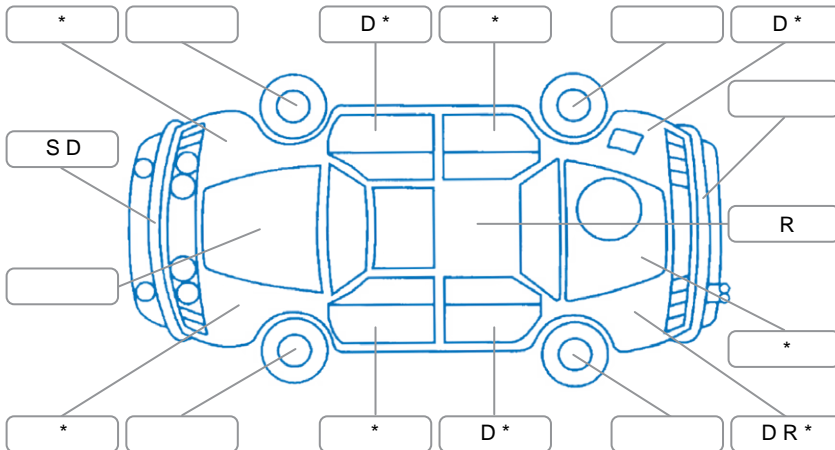

Report ID:	28,214,029	Version:	1
Created:	27 May 2026		

Make:	Mazda	Model:	Bt-50
Body Style:	Utility	Year:	2016
Rego No.:	KAL590	Rego Expiry:	29 Aug 2026
WoF Expiry:	04 Jun 2026	Odometer:	215,560 Kms
Good No.:	28214029	VIN:	MMOUR0YG100610079
Next Service:	219,748 kms	Service History:	No

Key
 S = Scratch R = Rust C = Crack * = Decals W = Significant scuffs
 D = Dent PT = Paint defect P = Pin dent SC = Stone Chips

Note: some defects and blemishes may not be displayed in the diagram

Body Inspection Comments