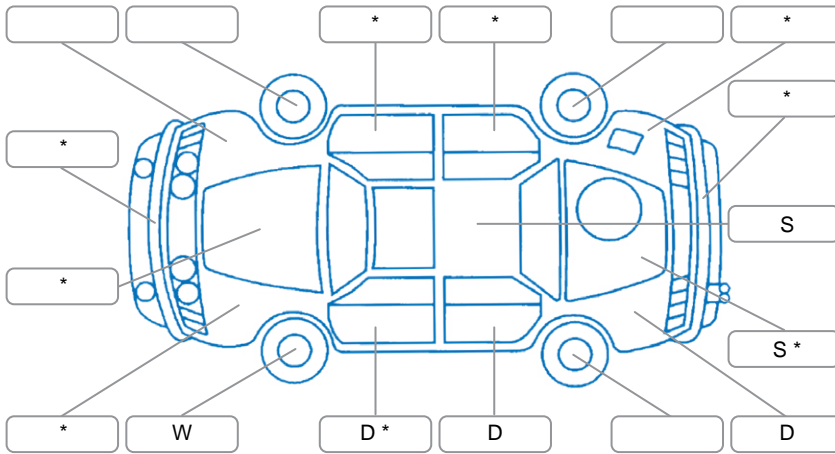

Report ID:	28,213,988	Version:	2
Created:	08 Jun 2026		

Make:	Cupra	Model:	Leon
Body Style:	Wagon	Year:	2023
Rego No.:	PWP985	Rego Expiry:	15 Aug 2026
WoF Expiry:	15 May 2027	Odometer:	47,795 Kms
Good No.:	28213988	VIN:	VSSZZZKL6PR027782
Next Service:	57,052 kms	Service History:	No

Key
 S = Scratch R = Rust C = Crack * = Decals W = Significant scuffs
 D = Dent PT = Paint defect P = Pin dent SC = Stone Chips

Note: some defects and blemishes may not be displayed in the diagram

Body Inspection Comments

Underneath plastic cover broken,

Conditions During Body Inspection

Dry

Under Carriage and Under Bonnet Inspection Comments

Interior Comments

Seats:	Good
Carpets:	Good
Panels:	Good
Dashboard:	Good

General Comments

Driver body seal torn.

Road Conditions During Test Drive	Dry		
Engine Timing Mechanism	Timing Chain		
Evidence of Cam Belt Replacement	<input type="checkbox"/> Yes	<input type="checkbox"/> No	Kms
Inspected by:	Marlon Espena		
Published by:	Henry Manders		
Inspection Date:	30 May 2026		