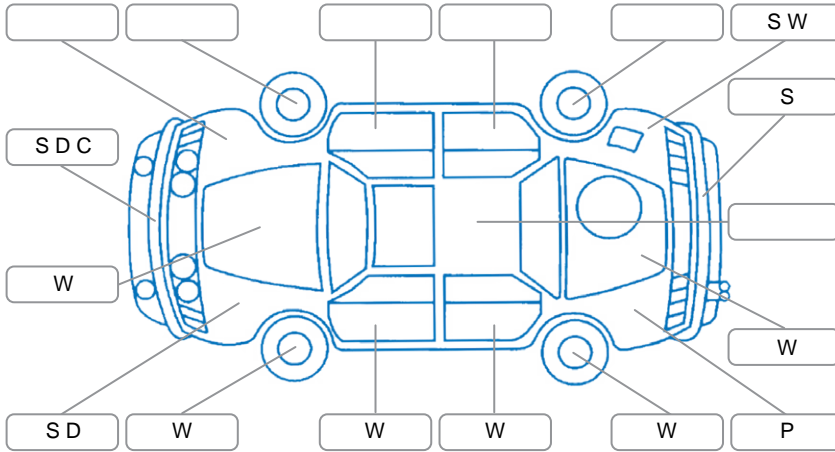

Report ID:	28,213,974	Version:	2
Created:	28 May 2026		

Make:	BMW	Model:	528i
Body Style:	Wagon	Year:	2011
Rego No.:	RSM918	Rego Expiry:	27 Nov 2026
WoF Expiry:	19 Feb 2027	Odometer:	157,571 Kms
Good No.:	28213974	VIN:	WBAMU32070C517859
Next Service:	162000	Service History:	No

Key

S = Scratch R = Rust C = Crack * = Decals W = Significant scuffs
 D = Dent PT = Paint defect P = Pin dent SC = Stone Chips

Note: some defects and blemishes may not be displayed in the diagram

Body Inspection Comments

Conditions During Body Inspection: Dry

Under Carriage and Under Bonnet Inspection Comments

Engine oil leak
 Rear wheel drive
 Rear air suspension

Interior Comments

Seats:	Poor
Carpets:	Good
Panels:	door handle is sticky
Dashboard:	Good