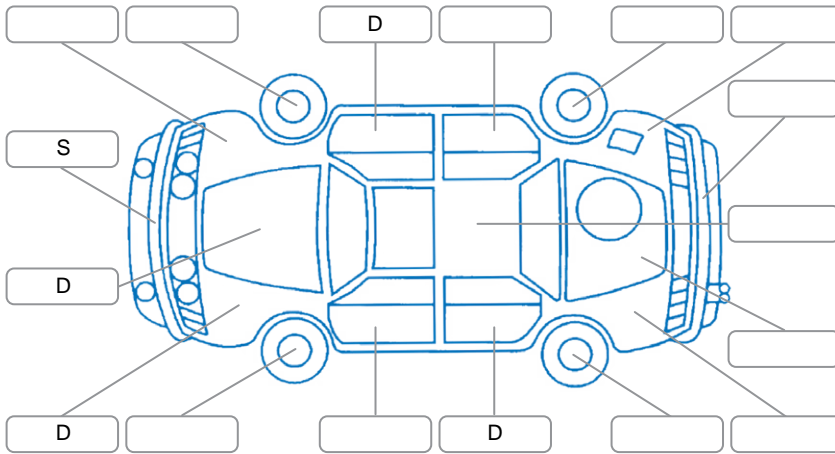

Key
 S = Scratch R = Rust C = Crack * = Decals W = Significant scuffs
 D = Dent PT = Paint defect P = Pin dent SC = Stone Chips

Note: some defects and blemishes may not be displayed in the diagram

Body Inspection Comments

Rear wiper blade worn, interior tail gate panel missing, engine oil leak,

Conditions During Body Inspection Dry

Under Carriage and Under Bonnet Inspection Comments

Interior Comments

Seats:	Average
Carpets:	Average
Panels:	Average
Dashboard:	Good

General Comments

Driver body seal torn,

Road Conditions During Test Drive Dry

Engine Timing Mechanism Timing Chain

Evidence of Cam Belt Replacement Yes No Kms

Inspected by: Marlon Espena

Published by: Marlon Espena