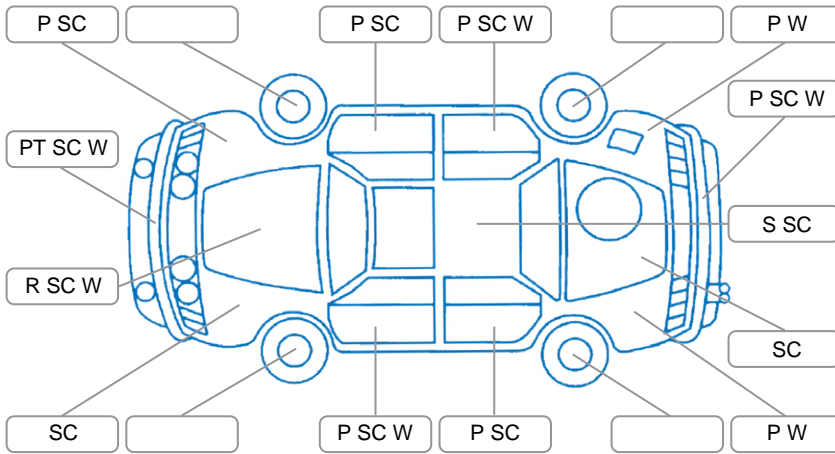

Key

S = Scratch R = Rust C = Crack * = Decals W = Significant scuffs
 D = Dent PT = Paint defect P = Pin dent SC = Stone Chips

Note: some defects and blemishes may not be displayed in the diagram

Body Inspection Comments

Windscreen stone chip in CVA
 RR Taillight crack

Conditions During Body Inspection

Dry

Under Carriage and Under Bonnet Inspection Comments

Engine oil leak
 Diff leak
 Exhaust leak
 Underbody surface rust

Interior Comments