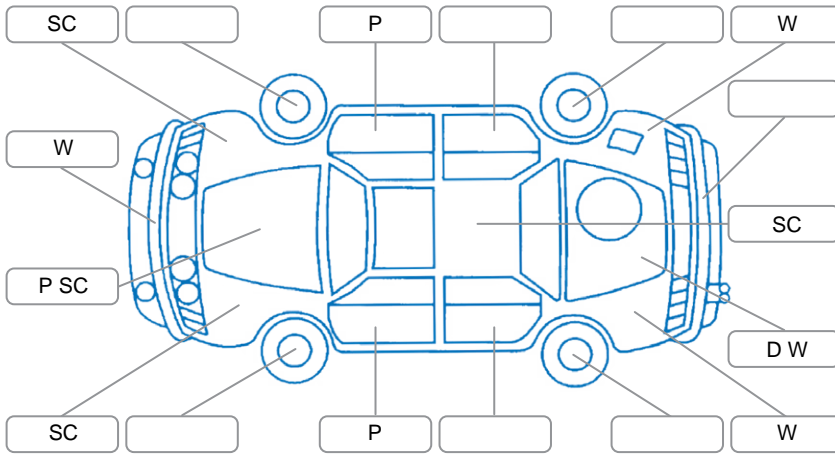

Report ID:	28,213,743	Version:	3
Created:	11 Jun 2026		

Make:	Holden	Model:	Colorado
Body Style:	Utility	Year:	2015
Rego No.:	JGM796	Rego Expiry:	03 Aug 2026
WoF Expiry:	11 Jun 2027	Odometer:	266,339 Kms
Good No.:	28213743	VIN:	MMU148EK0FH600963
Next Service:	9/6/27 or 276000kms	Service History:	Yes

Key
 S = Scratch R = Rust C = Crack * = Decals W = Significant scuffs
 D = Dent PT = Paint defect P = Pin dent SC = Stone Chips

Note: some defects and blemishes may not be displayed in the diagram

Body Inspection Comments

Stone chips in windscreen.
 Damage to RH headlight.

Conditions During Body Inspection Dry

Under Carriage and Under Bonnet Inspection Comments

Interior Comments

Seats:	Good
Carpets:	Average
Panels:	Average
Dashboard:	Good