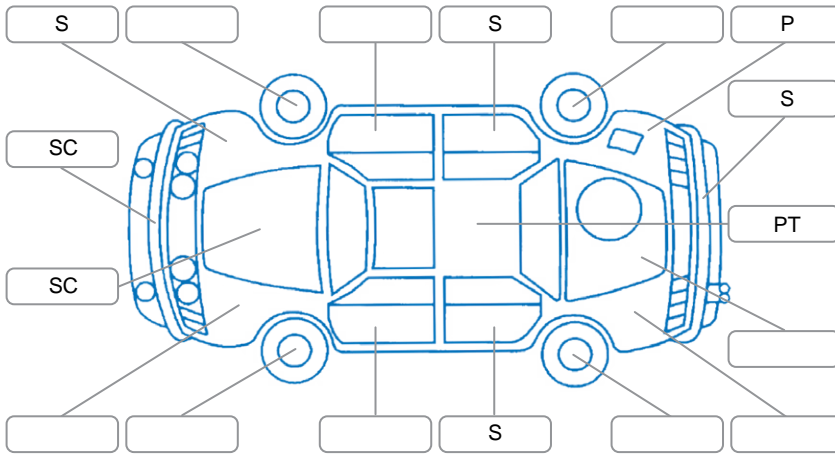

Report ID:	28,213,599	Version:	1
Created:	28 May 2026		

Make:	Nissan	Model:	Bluebird
Body Style:	Sedan	Year:	2010
Rego No.:	LHZ661	Rego Expiry:	20 Sep 2026
WoF Expiry:	14 Jun 2026	Odometer:	200,882 Kms
Good No.:	28213599	VIN:	7AT0DH1EX18120490
Next Service:	205000	Service History:	No

**Key**  
 S = Scratch    R = Rust    C = Crack    \* = Decals    W = Significant scuffs  
 D = Dent    PT = Paint defect    P = Pin dent    SC = Stone Chips

Note: some defects and blemishes may not be displayed in the diagram