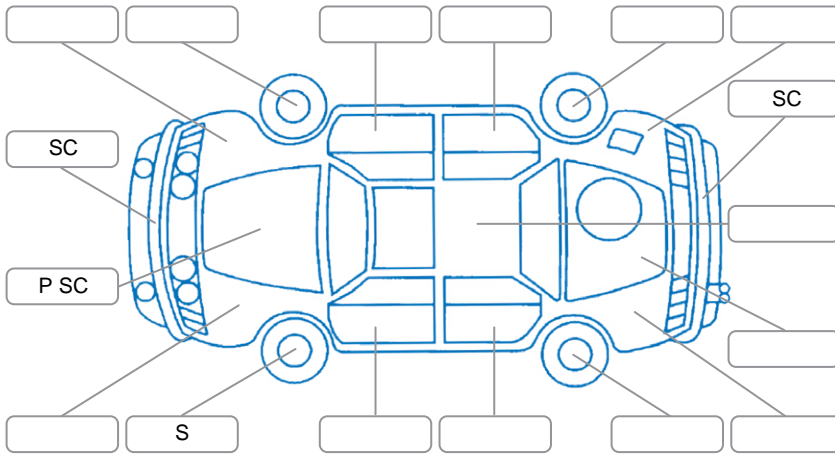

Report ID:	28,213,547	Version:	4
Created:	27 May 2026		

Make:	Mini	Model:	Hatch
Body Style:	Hatchback	Year:	2020
Rego No.:	RUE777	Rego Expiry:	28 Sep 2026
WoF Expiry:	10 Jun 2027	Odometer:	42,677 Kms
Good No.:	28213547	VIN:	WMWXR320502N09800
Next Service:	Unknown	Service History:	No

Key
 S = Scratch R = Rust C = Crack * = Decals W = Significant scuffs
 D = Dent PT = Paint defect P = Pin dent SC = Stone Chips

Note: some defects and blemishes may not be displayed in the diagram

Body Inspection Comments

Conditions During Body Inspection: Dry

Under Carriage and Under Bonnet Inspection Comments

Interior Comments

Seats:	Good
Carpets:	Good
Panels:	Good
Dashboard:	Good

General Comments

Road Conditions During Test Drive	Dry	
Engine Timing Mechanism	Timing Chain	
Evidence of Cam Belt Replacement	<input type="checkbox"/> Yes <input type="checkbox"/> No	Kms
Inspected by:	Chris McQuade	
Published by:	Kieran Driver	
Inspection Date:	27 May 2026	