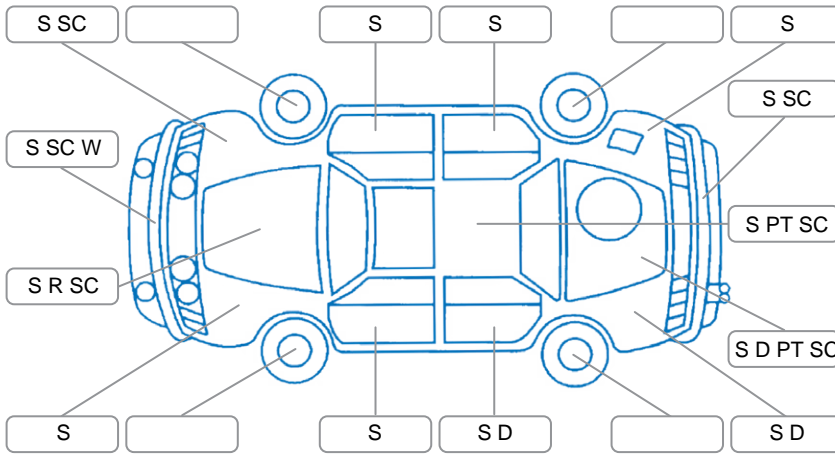

Report ID:	28,213,302	Version:	1
Created:	11 Jun 2026		

Make:	KIA	Model:	Sportage
Body Style:	SUV	Year:	2016
Rego No.:	JTR713	Rego Expiry:	28 May 2026
WoF Expiry:	11 Feb 2027	Odometer:	127,360 Kms
Good No.:	28213302	VIN:	KNAPM81AMG7075228
Next Service:	134,000	Service History:	Yes

**Key**  
 S = Scratch    R = Rust    C = Crack    \* = Decals    W = Significant scuffs  
 D = Dent    PT = Paint defect    P = Pin dent    SC = Stone Chips

Note: some defects and blemishes may not be displayed in the diagram