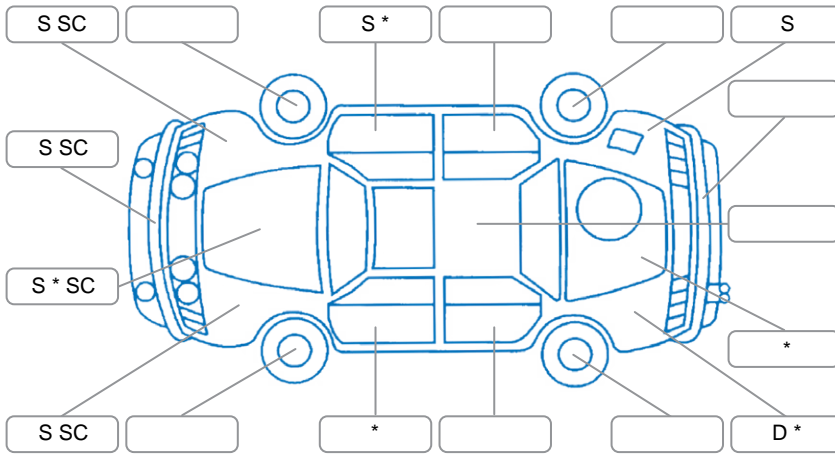

Report ID:	28,213,259	Version:	2
Created:	09 Jun 2026		

Make:	Mini	Model:	Cooper S
Body Style:	Sports Car	Year:	2016
Rego No.:	PTF544	Rego Expiry:	29 Aug 2026
WoF Expiry:	19 Jun 2027	Odometer:	53,429 Kms
Good No.:	28213259	VIN:	WMWWG720X03C10602
Next Service:	63,000 km	Service History:	No

Key

S = Scratch R = Rust C = Crack * = Decals W = Significant scuffs
 D = Dent PT = Paint defect P = Pin dent SC = Stone Chips

Note: some defects and blemishes may not be displayed in the diagram

Body Inspection Comments