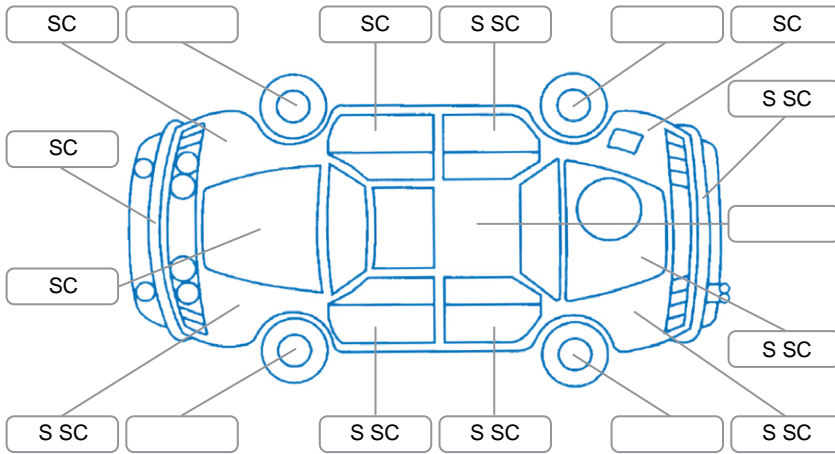

Report ID:	28,213,011	Version:	2
Created:	27 May 2026		

Make:	Suzuki	Model:	Swift
Body Style:	Hatchback	Year:	2023
Rego No.:	RKG172	Rego Expiry:	15 Sep 2026
WoF Expiry:	31 Mar 2027	Odometer:	22,773 Kms
Good No.:	28213011	VIN:	JSAAZCA3S00579731
Next Service:	35602	Service History:	Yes

Key
 S = Scratch R = Rust C = Crack * = Decals W = Significant scuffs
 D = Dent PT = Paint defect P = Pin dent SC = Stone Chips

Note: some defects and blemishes may not be displayed in the diagram

Body Inspection Comments