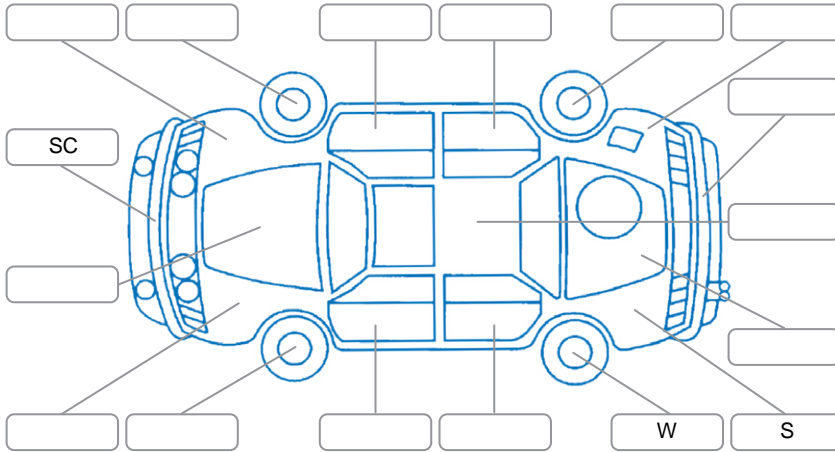

Report ID:	28,212,854	Version:	1
Created:	27 May 2026		

Make:	BMW	Model:	525i
Body Style:	Sedan	Year:	2006
Rego No.:	PUG215	Rego Expiry:	18 Jun 2026
WoF Expiry:	16 Apr 2027	Odometer:	177,500 Kms
Good No.:	28212854	VIN:	WBANE52040CK71432
Next Service:	163400	Service History:	No

Key

S = Scratch R = Rust C = Crack * = Decals W = Significant scuffs
 D = Dent PT = Paint defect P = Pin dent SC = Stone Chips

Note: some defects and blemishes may not be displayed in the diagram

Body Inspection Comments

Front bumper grill damaged
 Missing spare wheel

Conditions During Body Inspection Dry

Under Carriage and Under Bonnet Inspection Comments

Rear wheel drive
 Oil leak

Interior Comments

Seats:	Good
Carpets:	Average
Panels:	Good
Dashboard:	Good