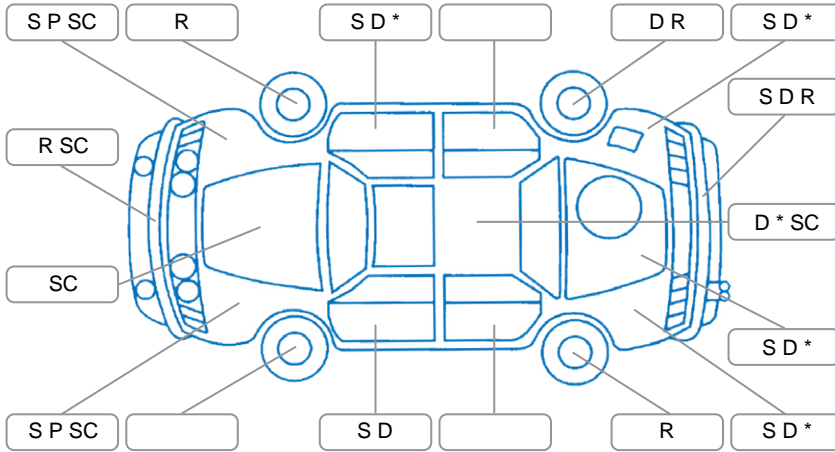

Report ID:	28,212,831	Version:	1
Created:	27 May 2026		

Make:	Toyota	Model:	Landcruiser
Body Style:	SUV	Year:	2003
Rego No.:	BRW215	Rego Expiry:	14 Sep 2026
WoF Expiry:	17 Mar 2027	Odometer:	333,549 Kms
Good No.:	28212831	VIN:	JTERB71J100019654
Next Service:	325000	Service History:	No

Key

S = Scratch R = Rust C = Crack * = Decals W = Significant scuffs
 D = Dent PT = Paint defect P = Pin dent SC = Stone Chips

Note: some defects and blemishes may not be displayed in the diagram

Body Inspection Comments

Window tint damage,
 vehicle covered in decals,
 high stop light cracked

Conditions During Body Inspection Dry

Under Carriage and Under Bonnet Inspection Comments

Underbody surface rust
 RF hub leaking grease,
 rear tow hitch heavy corrosion

Interior Comments

Seats:	drivers seat torn
Carpets:	dirty
Panels:	rear interior damaged, panels broken, wood floor
Dashboard:	Good

General Comments

AC not cold,
 spare wing mirrors.

Road Conditions During Test Drive	Dry
Engine Timing Mechanism	Cambelt
Evidence of Cam Belt Replacement	<input checked="" type="checkbox"/> Yes <input type="checkbox"/> No 255,130 Kms
Inspected by:	Darian Beyer-Way
Published by:	Francois Kleyn
Inspection Date:	27 May 2026