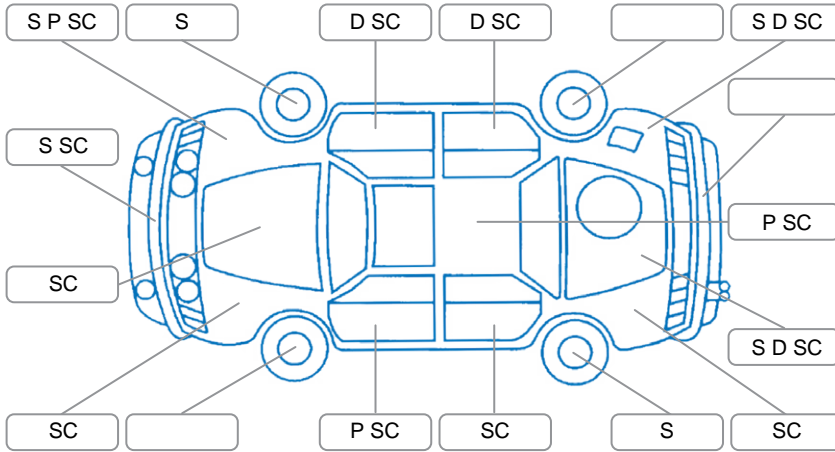

Report ID:	28,212,812	Version:	1
Created:	27 May 2026		

Make:	Ford	Model:	Ranger
Body Style:	Utility	Year:	2020
Rego No.:	NCJ84	Rego Expiry:	28 Sep 2026
WoF Expiry:	11 Oct 2026	Odometer:	109,681 Kms
Good No.:	28212812	VIN:	MPBUMFF50LX273216
Next Service:	107,800 Kms	Service History:	Yes

Key

S = Scratch R = Rust C = Crack * = Decals W = Significant scuffs
 D = Dent PT = Paint defect P = Pin dent SC = Stone Chips

Note: some defects and blemishes may not be displayed in the diagram

Body Inspection Comments

Conditions During Body Inspection Dry

Under Carriage and Under Bonnet Inspection Comments

Interior Comments

Seats:	Good
Carpets:	Average
Panels:	Average
Dashboard:	Good

General Comments

Road Conditions During Test Drive	Dry	
Engine Timing Mechanism	Timing Chain	
Evidence of Cam Belt Replacement	<input type="checkbox"/> Yes <input type="checkbox"/> No	Kms
Inspected by:	Troy Smith	
Published by:	Troy Smith	
Inspection Date:	27 May 2026	