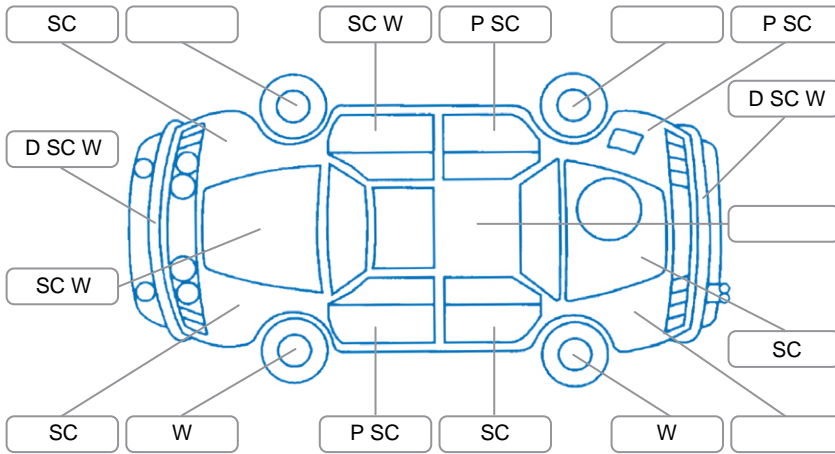

Report ID:	28,212,746	Version:	2
Created:	05 Jun 2026		

Make:	Mitsubishi	Model:	Eclipse Cross
Body Style:	SUV	Year:	2018
Rego No.:	LNA102	Rego Expiry:	19 Apr 2027
WoF Expiry:	10 Oct 2026	Odometer:	112,997 Kms
Good No.:	28212746	VIN:	JMFXTGK1WJZ008057
Next Service:	122000kms	Service History:	Yes

Key
 S = Scratch R = Rust C = Crack * = Decals W = Significant scuffs
 D = Dent PT = Paint defect P = Pin dent SC = Stone Chips

Note: some defects and blemishes may not be displayed in the diagram

Body Inspection Comments

Windscreen chip outside CVA

Conditions During Body Inspection

Dry

Under Carriage and Under Bonnet Inspection Comments

Underbody oxidation

Interior Comments

Seats:	Good
Carpets:	Good
Panels:	Good
Dashboard:	Good