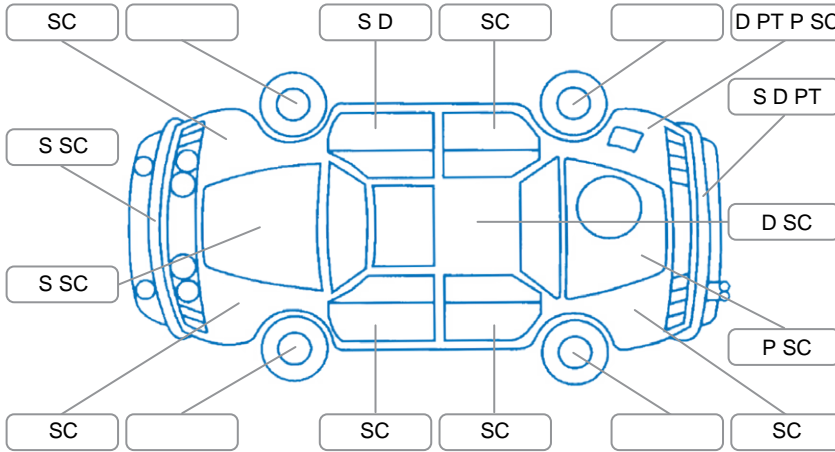

Report ID:	28,212,714	Version:	2
Created:	27 May 2026		

Make:	Ford	Model:	Ranger
Body Style:	Utility	Year:	2021
Rego No.:	NWB981	Rego Expiry:	21 Aug 2026
WoF Expiry:	22 Nov 2026	Odometer:	161,334 Kms
Good No.:	28212714	VIN:	MNAUMFF50MW185005
Next Service:	171,500 Kms	Service History:	Yes

Key

S = Scratch R = Rust C = Crack * = Decals W = Significant scuffs
 D = Dent PT = Paint defect P = Pin dent SC = Stone Chips

Note: some defects and blemishes may not be displayed in the diagram

Body Inspection Comments

Front bumper LH spot light cover missing. RR door seal split.
 Rear bumper pushed in on RH side. Dent in RH A pillar/cant rail.
 RL mudflap needs refitted.
 Dents in RH sill. Minor dent in LH sill.

Conditions During Body Inspection

Under Carriage and Under Bonnet Inspection Comments

Undercarriage is dirty.

Interior Comments

Seats:	Good
Carpets:	Average
Panels:	Average, door cards scuffed.
Dashboard:	Average, steering wheel worn.

General Comments