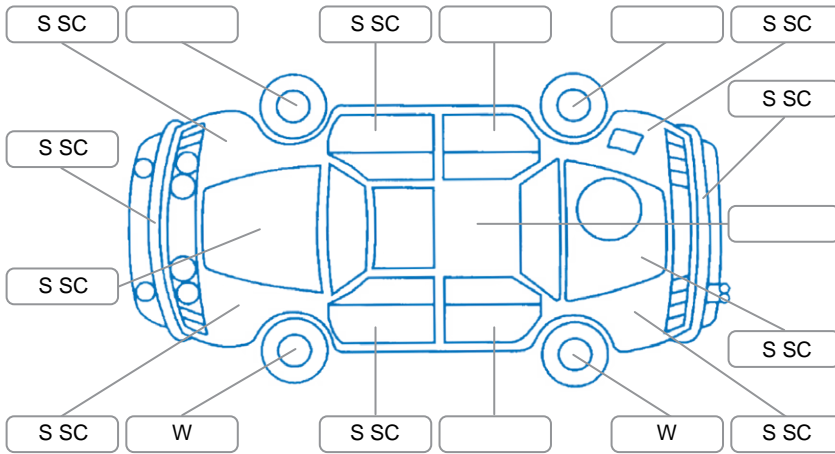

Report ID:	28,212,664	Version:	1
Created:	26 May 2026		

Make:	Honda	Model:	CR-Z
Body Style:	Sports Car	Year:	2011
Rego No.:	PKE928	Rego Expiry:	02 Aug 2026
WoF Expiry:	22 May 2027	Odometer:	109,920 Kms
Good No.:	28212664	VIN:	7AT08GCLX22025473
Next Service:	due	Service History:	No

Key

S = Scratch R = Rust C = Crack * = Decals W = Significant scuffs
 D = Dent PT = Paint defect P = Pin dent SC = Stone Chips

Note: some defects and blemishes may not be displayed in the diagram

Body Inspection Comments

Rust in rear boot gutter/

Conditions During Body Inspection

Dry

Under Carriage and Under Bonnet Inspection Comments

2WD/minor underbody surface rust/

Interior Comments

Seats:	Average
Carpets:	Average
Panels:	Average
Dashboard:	Average