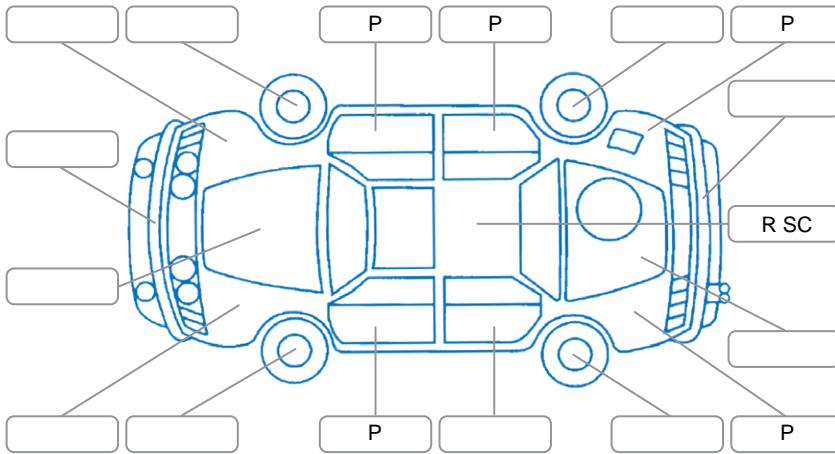

Report ID:	28,212,640	Version:	2
Created:	03 Jun 2026		

Make:	Toyota	Model:	Rav4
Body Style:	SUV	Year:	2021
Rego No.:	RTK888	Rego Expiry:	17 Aug 2026
WoF Expiry:	01 Dec 2026	Odometer:	50,686 Kms
Good No.:	28212640	VIN:	JTMBW3FV10D128848
Next Service:	65,000Kms	Service History:	Yes

Key
 S = Scratch R = Rust C = Crack * = Decals W = Significant scuffs
 D = Dent PT = Paint defect P = Pin dent SC = Stone Chips

Note: some defects and blemishes may not be displayed in the diagram

Body Inspection Comments

Fresh Cut & Polish!

Conditions During Body Inspection Dry

Under Carriage and Under Bonnet Inspection Comments

Interior Comments

Seats:	Good
Carpets:	Good
Panels:	Good
Dashboard:	Good

General Comments

Road Conditions During Test Drive	Dry
Engine Timing Mechanism	Timing Chain
Evidence of Cam Belt Replacement	<input type="checkbox"/> Yes <input type="checkbox"/> No Kms