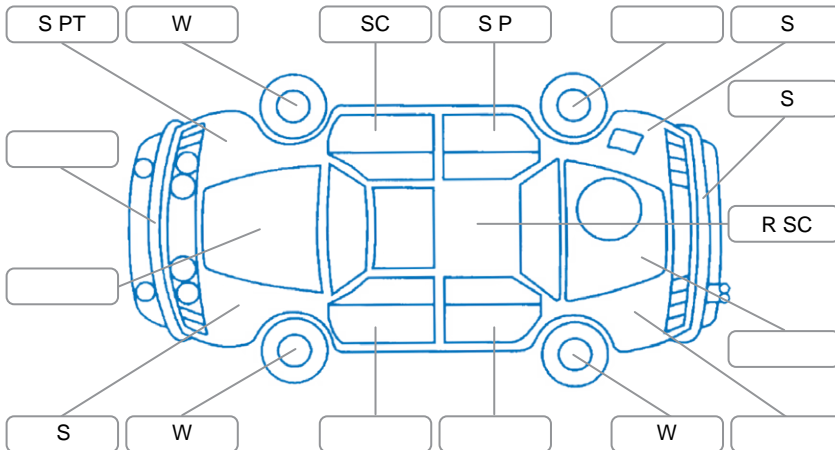

Report ID:	28,212,588	Version:	2
Created:	09 Jun 2026		

Make:	Suzuki	Model:	Swift
Body Style:	Hatchback	Year:	2021
Rego No.:	NYB897	Rego Expiry:	28 Nov 2026
WoF Expiry:	22 Jun 2027	Odometer:	101,317 Kms
Good No.:	28212588	VIN:	JSAAZC33S00402444
Next Service:	111000kms	Service History:	No

Key
 S = Scratch R = Rust C = Crack * = Decals W = Significant scuffs
 D = Dent PT = Paint defect P = Pin dent SC = Stone Chips

Note: some defects and blemishes may not be displayed in the diagram

Body Inspection Comments