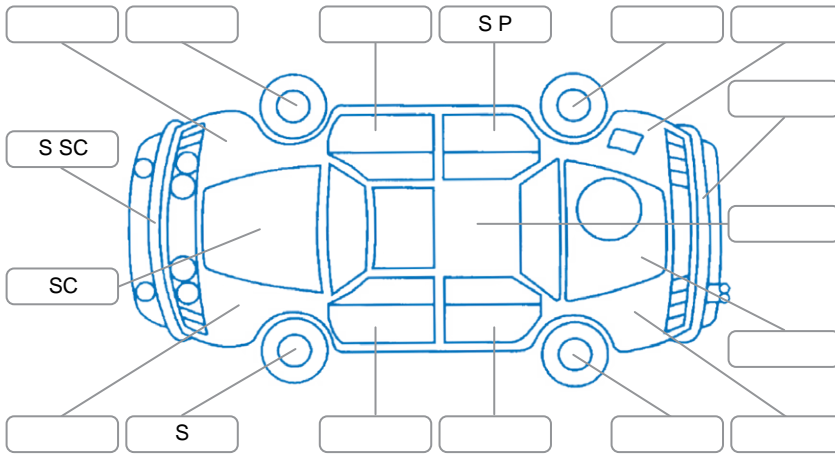

Report ID:	28,212,526	Version:	3
Created:	10 Jun 2026		

Make:	Nissan	Model:	Leaf
Body Style:	Hatchback	Year:	2017
Rego No.:	PDG172	Rego Expiry:	15 Sep 2026
WoF Expiry:	18 Jun 2027	Odometer:	85,853 Kms
Good No.:	28212526	VIN:	7AT0DH8KX22008729
Next Service:	75,000kms	Service History:	No

Key
 S = Scratch R = Rust C = Crack * = Decals W = Significant scuffs
 D = Dent PT = Paint defect P = Pin dent SC = Stone Chips

Note: some defects and blemishes may not be displayed in the diagram

Body Inspection Comments