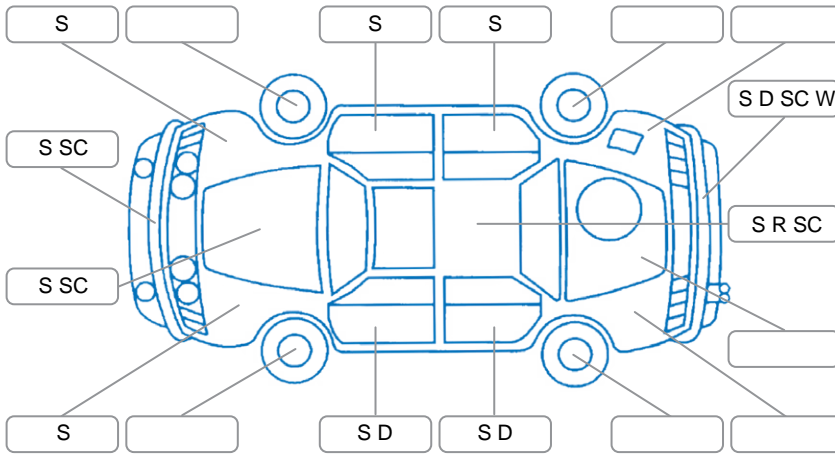

Report ID:	28,212,485	Version:	2
Created:	05 Jun 2026		

Make:	Toyota	Model:	Hilux
Body Style:	Utility	Year:	2017
Rego No.:	KQK391	Rego Expiry:	18 Dec 2026
WoF Expiry:	12 Dec 2026	Odometer:	281,957 Kms
Good No.:	28212485	VIN:	MROJA3DD000342159
Next Service:	291000	Service History:	Yes

**Key**  
 S = Scratch    R = Rust    C = Crack    \* = Decals    W = Significant scuffs  
 D = Dent    PT = Paint defect    P = Pin dent    SC = Stone Chips

Note: some defects and blemishes may not be displayed in the diagram

### Body Inspection Comments

LHR canopy lock nw. Rust spots forming upper edge front screen

Conditions During Body Inspection

Dry