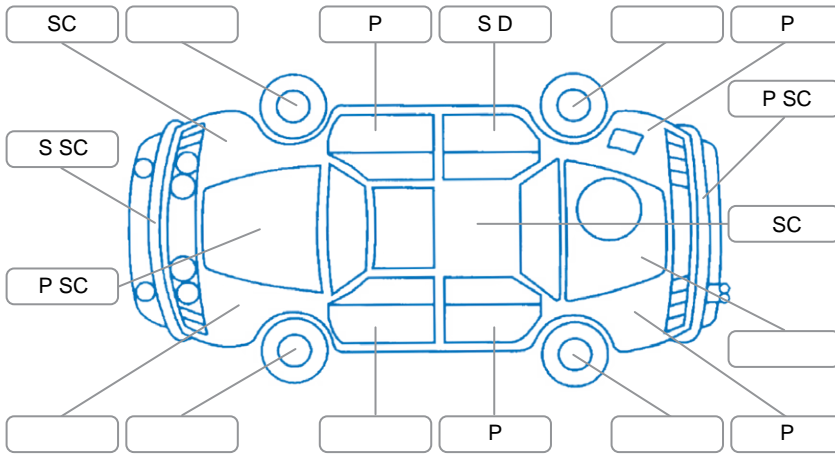

Report ID:	28,212,245	Version:	2
Created:	03 Jun 2026		

Make:	Mitsubishi	Model:	Eclipse Cross
Body Style:	SUV	Year:	2022
Rego No.:	NUM302	Rego Expiry:	16 Feb 2027
WoF Expiry:	12 Feb 2027	Odometer:	76,415 Kms
Good No.:	28212245	VIN:	JMFXDGL3WNZ001551
Next Service:	82000	Service History:	Yes

**Key**  
 S = Scratch    R = Rust    C = Crack    \* = Decals    W = Significant scuffs  
 D = Dent    PT = Paint defect    P = Pin dent    SC = Stone Chips

Note: some defects and blemishes may not be displayed in the diagram