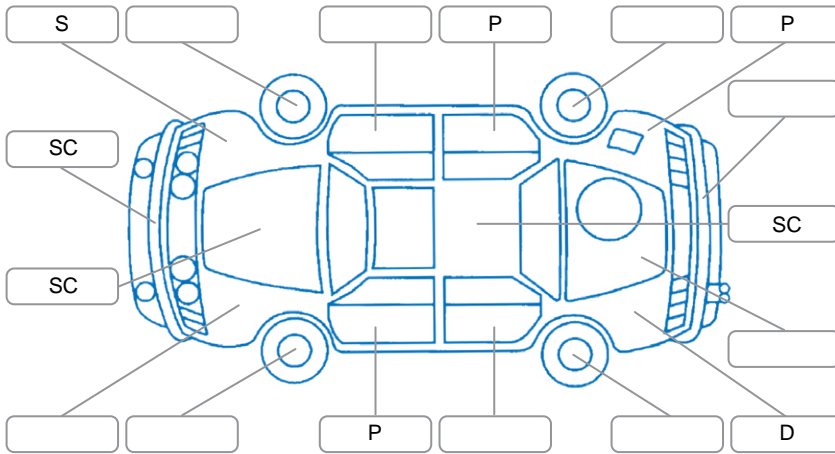

Report ID:	28,212,232	Version:	5
Created:	11 Jun 2026		

Make:	Mitsubishi	Model:	Eclipse Cross
Body Style:	SUV	Year:	2022
Rego No.:	NUM305	Rego Expiry:	23 Jul 2026
WoF Expiry:	22 Mar 2027	Odometer:	72,515 Kms
Good No.:	28212232	VIN:	JMFXDGL3WNZ001909
Next Service:	78757	Service History:	Yes

Key

S = Scratch R = Rust C = Crack * = Decals W = Significant scuffs
 D = Dent PT = Paint defect P = Pin dent SC = Stone Chips

Note: some defects and blemishes may not be displayed in the diagram

Body Inspection Comments

Road Conditions During Test Drive

Dry

Engine Timing Mechanism

Timing Chain

Evidence of Cam Belt Replacement

Yes No

Kms

Inspected by: Samuel Weir