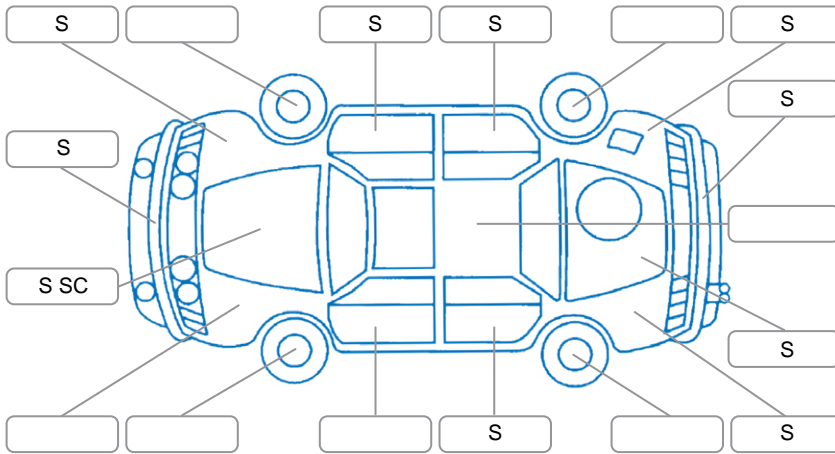

Key
 S = Scratch R = Rust C = Crack * = Decals W = Significant scuffs
 D = Dent PT = Paint defect P = Pin dent SC = Stone Chips

Note: some defects and blemishes may not be displayed in the diagram

Body Inspection Comments

Conditions During Body Inspection: Dry

Under Carriage and Under Bonnet Inspection Comments

No leaks seen. Everything looked ok.

Interior Comments

Seats:	Average
Carpets:	Average
Panels:	Average
Dashboard:	Good