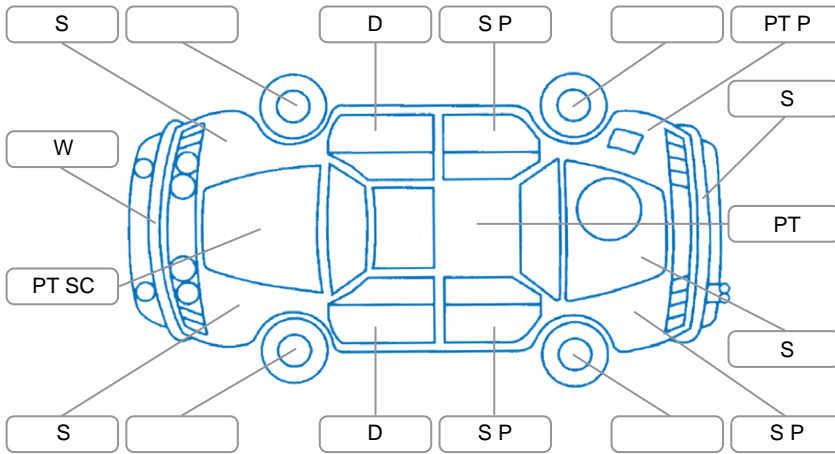

### Key

S = Scratch    R = Rust    C = Crack    \* = Decals    W = Significant scuffs  
 D = Dent    PT = Paint defect    P = Pin dent    SC = Stone Chips

Note: some defects and blemishes may not be displayed in the diagram

### Body Inspection Comments

Moonroof cover sagging. Not working correctly. Oil leak. Bonnet strut weak. Windscreen large chip. Rf tyre wear on outer edge.

Conditions During Body Inspection: Dry