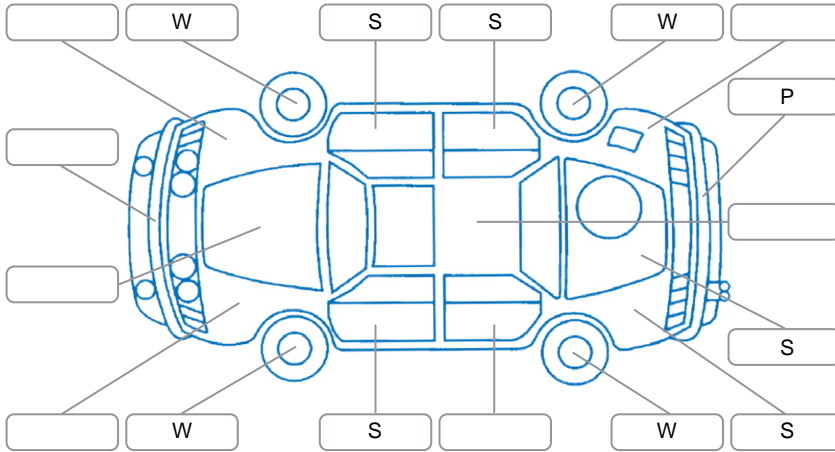

Report ID:	28,212,162	Version:	4
Created:	22 Jun 2026		

Make:	Holden	Model:	Commodore
Body Style:	Sedan	Year:	2011
Rego No.:	FST445	Rego Expiry:	15 Mar 2027
WoF Expiry:	17 Jun 2027	Odometer:	194,429 Kms
Good No.:	28212162	VIN:	6G1EK5EV9BL513603
Next Service:	190000	Service History:	No

Key

S = Scratch R = Rust C = Crack * = Decals W = Significant scuffs
 D = Dent PT = Paint defect P = Pin dent SC = Stone Chips

Note: some defects and blemishes may not be displayed in the diagram

Body Inspection Comments