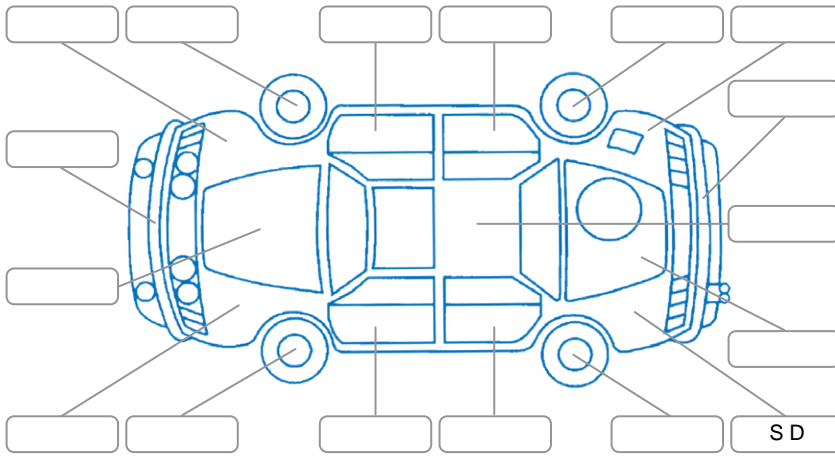

Report ID:	28,212,104	Version:	1
Created:	28 May 2026		

Make:	Ford	Model:	Ranger
Body Style:	Utility	Year:	2025
Rego No.:	RGK777	Rego Expiry:	10 Jul 2026
WoF Expiry:	27 Jun 2028	Odometer:	8,568 Kms
Good No.:	28212104	VIN:	MPBCMFF60SX693561
Next Service:	3000 kms	Service History:	No

**Key**

S = Scratch    R = Rust    C = Crack    \* = Decals    W = Significant scuffs  
 D = Dent    PT = Paint defect    P = Pin dent    SC = Stone Chips

Note: some defects and blemishes may not be displayed in the diagram