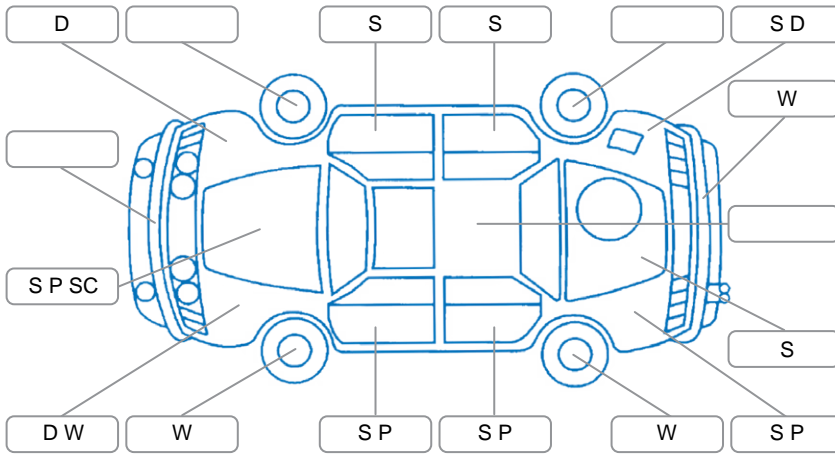

Report ID:	28,212,025	Version:	1
Created:	03 Jun 2026		

Make:	Holden	Model:	Cruze
Body Style:	Sedan	Year:	2016
Rego No.:	KHD26	Rego Expiry:	29 Dec 2026
WoF Expiry:	23 Sep 2026	Odometer:	161,712 Kms
Good No.:	28212025	VIN:	6G1PD5EM5GL248289
Next Service:	160,000	Service History:	No

Key
 S = Scratch R = Rust C = Crack * = Decals W = Significant scuffs
 D = Dent PT = Paint defect P = Pin dent SC = Stone Chips

Note: some defects and blemishes may not be displayed in the diagram

Body Inspection Comments

Conditions During Body Inspection	Wet
-----------------------------------	-----

Under Carriage and Under Bonnet Inspection Comments

Left sill dent
 Oil leak (Requires further investigation)

Interior Comments