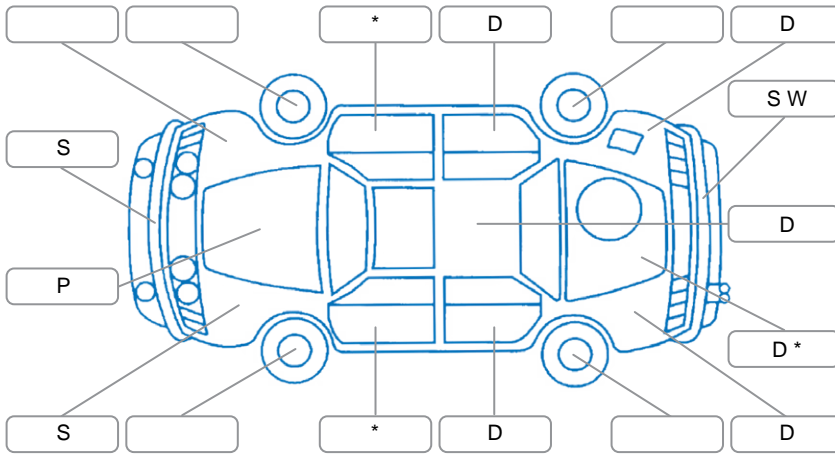

Report ID:	28,211,944	Version:	3
Created:	10 Jun 2026		

Make:	Nissan	Model:	Navara
Body Style:	Utility	Year:	2022
Rego No.:	PBB413	Rego Expiry:	21 Feb 2027
WoF Expiry:	24 Feb 2027	Odometer:	182,039 Kms
Good No.:	28211944	VIN:	MNTCBAD23A0002537
Next Service:	199,855 kms	Service History:	Yes

Key
 S = Scratch R = Rust C = Crack * = Decals W = Significant scuffs
 D = Dent PT = Paint defect P = Pin dent SC = Stone Chips

Note: some defects and blemishes may not be displayed in the diagram

Body Inspection Comments

Underneath right seal dent, L tail light damage, L side running board missing parts, antenna broken,

Conditions During Body Inspection Dry

Under Carriage and Under Bonnet Inspection Comments

Both rear tyre cracked