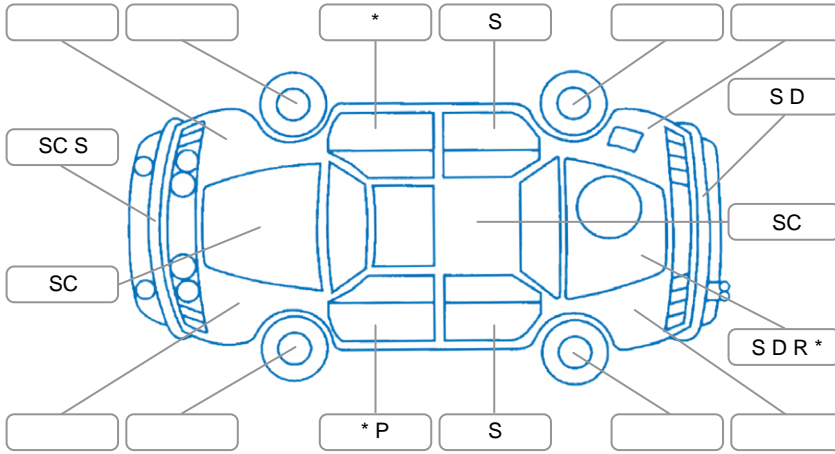

Report ID:	28,211,888	Version:	2
Created:	04 Jun 2026		

Make:	Nissan	Model:	Navara
Body Style:	Utility	Year:	2022
Rego No.:	PBU663	Rego Expiry:	30 Jun 2026
WoF Expiry:	09 Apr 2027	Odometer:	98,280 Kms
Good No.:	28211888	VIN:	MNTCBAD23A0002632
Next Service:	116,121 kms	Service History:	Yes

Key

S = Scratch R = Rust C = Crack * = Decals W = Significant scuffs
 D = Dent PT = Paint defect P = Pin dent SC = Stone Chips

Note: some defects and blemishes may not be displayed in the diagram

Body Inspection Comments

Tuff deck cover torn, driver seat torn,

Conditions During Body Inspection

Dry

Under Carriage and Under Bonnet Inspection Comments

Interior Comments

Seats:	Average
Carpets:	Good
Panels:	Good
Dashboard:	Good

General Comments

Driver's door seal torn.

Road Conditions During Test Drive Dry

Engine Timing Mechanism Timing Chain

Evidence of Cam Belt Replacement Yes No Kms

Inspected by: Marlon Espena

Published by: Henry Manders