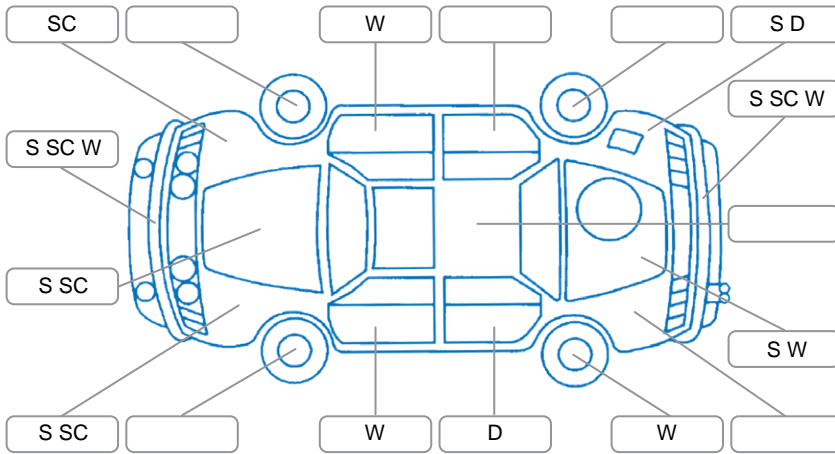

Report ID:	28,211,565	Version:	1
Created:	29 May 2026		

Make:	BMW	Model:	320i
Body Style:	Wagon	Year:	2006
Rego No.:	LDQ360	Rego Expiry:	15 Jun 2026
WoF Expiry:	02 Apr 2027	Odometer:	157,744 Kms
Good No.:	28211565	VIN:	WBAVR7202KW39533
Next Service:	164,000km	Service History:	No

Key
 S = Scratch R = Rust C = Crack * = Decals W = Significant scuffs
 D = Dent PT = Paint defect P = Pin dent SC = Stone Chips

Note: some defects and blemishes may not be displayed in the diagram

Body Inspection Comments

Windscreen stone chips
 Roof sag

Conditions During Body Inspection Dry

Under Carriage and Under Bonnet Inspection Comments

Engine oil leak
 Transmission leak
 Diff leak

Interior Comments

Seats:	Average
Carpets:	Average
Panels:	Average
Dashboard:	Average