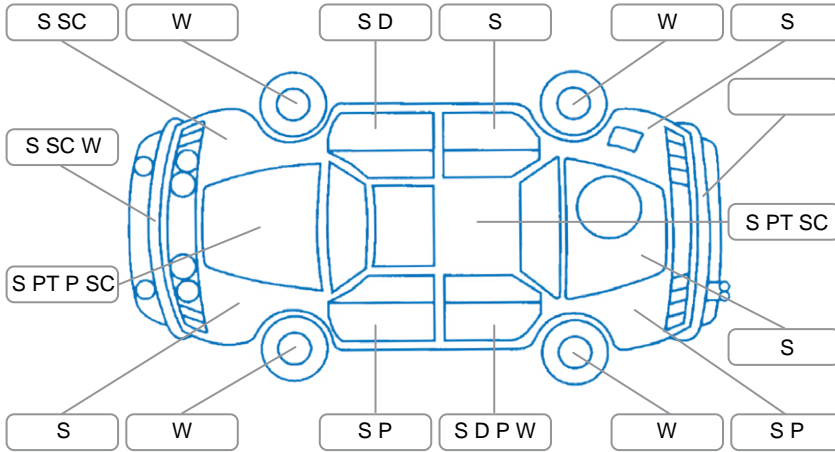

Report ID:	28,211,468	Version:	1
Created:	27 May 2026		

Make:	Mitsubishi	Model:	Outlander
Body Style:	Wagon	Year:	2008
Rego No.:	LSQ585	Rego Expiry:	17 Jul 2026
WoF Expiry:	08 Dec 2026	Odometer:	195,262 Kms
Good No.:	28211468	VIN:	7AT0CJ3MX18301726
Next Service:	198384	Service History:	No

Key

S = Scratch R = Rust C = Crack * = Decals W = Significant scuffs
 D = Dent PT = Paint defect P = Pin dent SC = Stone Chips

Note: some defects and blemishes may not be displayed in the diagram

Body Inspection Comments

Wing mirrors do not retract. LR window fault, headlights foggy

Conditions During Body Inspection

Dry

Under Carriage and Under Bonnet Inspection Comments

Engine oil residue top of engine, engine oil leaks bottom of engine, front and rear pads low, Undertray damaged/hanging