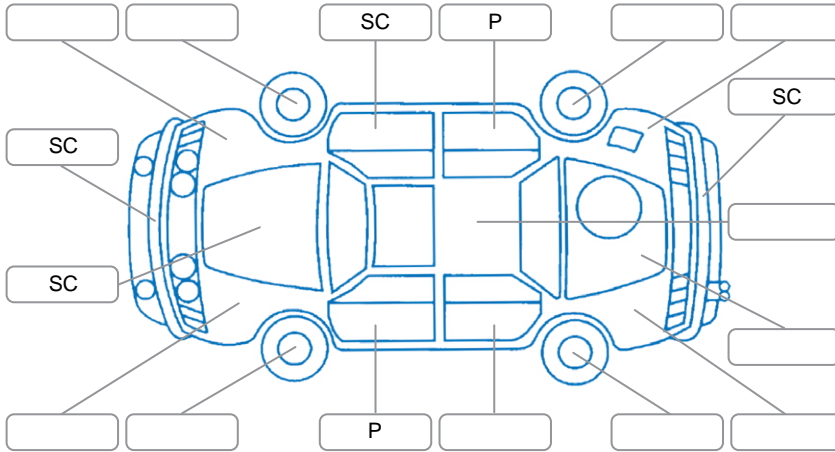

Report ID:	28,211,423	Version:	2
Created:	26 May 2026		

Make:	Toyota	Model:	Rav4
Body Style:	SUV	Year:	2019
Rego No.:	MES186	Rego Expiry:	12 Jun 2027
WoF Expiry:	18 May 2027	Odometer:	126,392 Kms
Good No.:	28211423	VIN:	JTMBW3FV90D501991
Next Service:	140000	Service History:	No

**Key**

S = Scratch    R = Rust    C = Crack    \* = Decals    W = Significant scuffs  
 D = Dent    PT = Paint defect    P = Pin dent    SC = Stone Chips

Note: some defects and blemishes may not be displayed in the diagram

**Body Inspection Comments**

Drivers side of sill worn

Conditions During Body Inspection

Wet

**Under Carriage and Under Bonnet Inspection Comments**

**Interior Comments**

Seats:	Good
Carpets:	Good
Panels:	Good
Dashboard:	Good