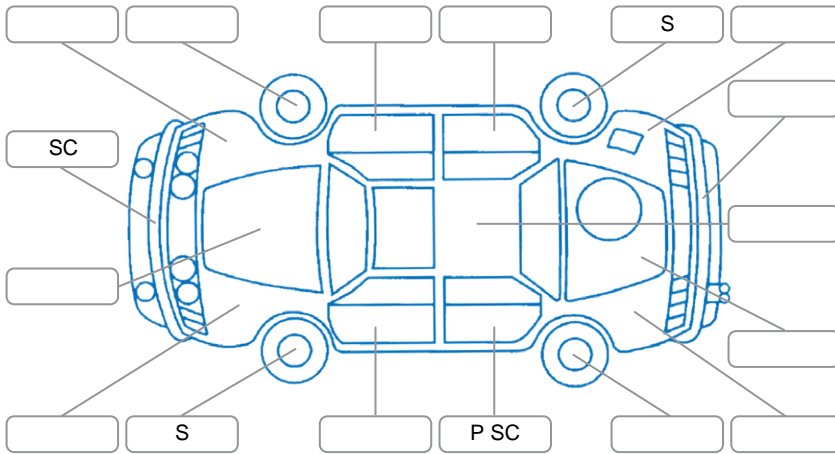

Key
 S = Scratch R = Rust C = Crack * = Decals W = Significant scuffs
 D = Dent PT = Paint defect P = Pin dent SC = Stone Chips

Note: some defects and blemishes may not be displayed in the diagram

Body Inspection Comments

chip in Screen

Conditions During Body Inspection Dry

Under Carriage and Under Bonnet Inspection Comments

Interior Comments

Seats:	Good
Carpets:	Good
Panels:	Good
Dashboard:	Good

General Comments

AWD.

Road Conditions During Test Drive	Dry		
Engine Timing Mechanism	Timing Chain		
Evidence of Cam Belt Replacement	<input type="checkbox"/> Yes	<input type="checkbox"/> No	Kms
Inspected by:	Flynn Burdon		
Published by:	Jason Bucksey		
Inspection Date:	26 May 2026		