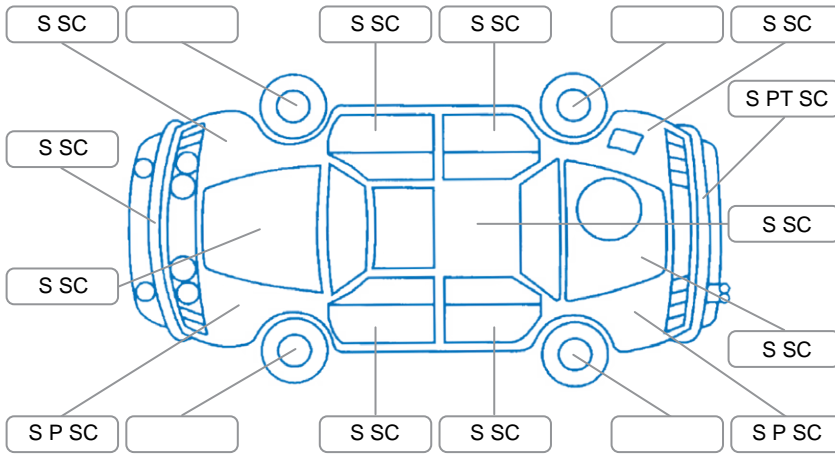

**Key**  
 S = Scratch    R = Rust    C = Crack    \* = Decals    W = Significant scuffs  
 D = Dent    PT = Paint defect    P = Pin dent    SC = Stone Chips

Note: some defects and blemishes may not be displayed in the diagram

### Body Inspection Comments

No spare tyre/front tyres inner edge wear/sun-visor stopper missing/stained roof lining/key battery going flat/

Conditions During Body Inspection    Dry