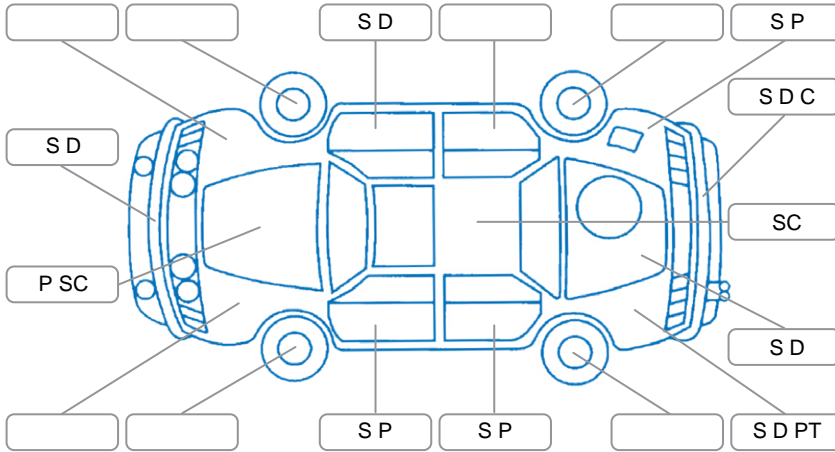

Report ID:	28,211,370	Version:	2
Created:	04 Jun 2026		

Make:	Toyota	Model:	Hiace
Body Style:	Van	Year:	2018
Rego No.:	LML118	Rego Expiry:	26 Jan 2027
WoF Expiry:	23 Sep 2026	Odometer:	214,280 Kms
Good No.:	28211370	VIN:	JTFPT22P000021661
Next Service:	overdue	Service History:	Yes

Key
 S = Scratch R = Rust C = Crack * = Decals W = Significant scuffs
 D = Dent PT = Paint defect P = Pin dent SC = Stone Chips

Note: some defects and blemishes may not be displayed in the diagram

Body Inspection Comments

Conditions During Body Inspection: Dry

Under Carriage and Under Bonnet Inspection Comments

Interior Comments

Seats:	Poor
Carpets:	All plastic
Panels:	Poor
Dashboard:	Poor

General Comments

2WD
 Holes in drivers seat
 Paperwork in glovebox to show Cambelt etc done Sept 2023