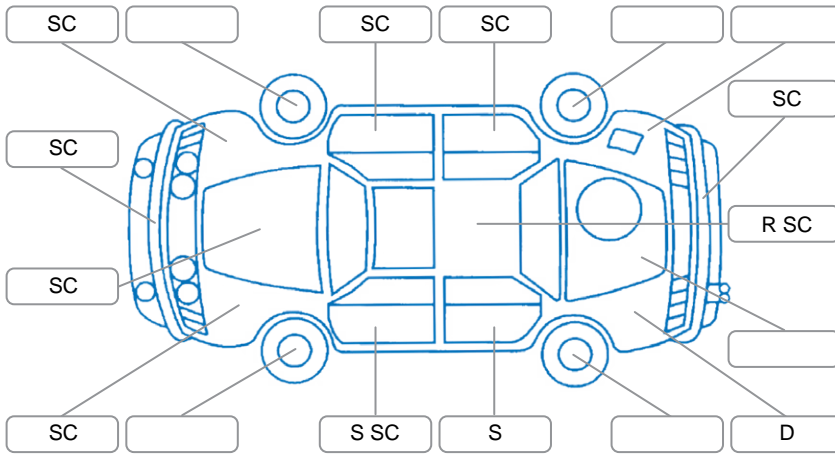

Key
 S = Scratch R = Rust C = Crack * = Decals W = Significant scuffs
 D = Dent PT = Paint defect P = Pin dent SC = Stone Chips

Note: some defects and blemishes may not be displayed in the diagram

Body Inspection Comments

Conditions During Body Inspection: Dry

Under Carriage and Under Bonnet Inspection Comments

Interior Comments

Seats:	Good
Carpets:	Good
Panels:	Good
Dashboard:	Good

General Comments

Road Conditions During Test Drive	Dry		
Engine Timing Mechanism	Timing Chain		
Evidence of Cam Belt Replacement	<input type="checkbox"/> Yes	<input type="checkbox"/> No	Kms
Inspected by:	Jaden Jenkins		
Published by:	Jaden Jenkins		
Inspection Date:	27 May 2026		