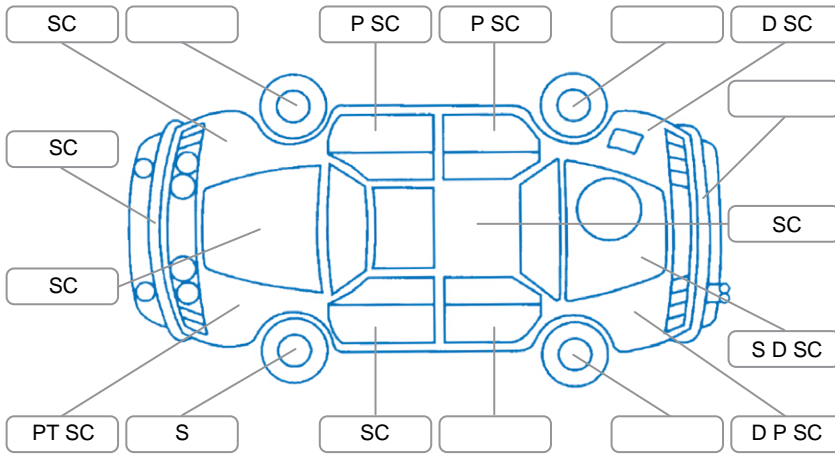

Report ID:	28,211,336	Version:	3
Created:	03 Jun 2026		

Make:	Nissan	Model:	Navara
Body Style:	Utility	Year:	2018
Rego No.:	LRJ581	Rego Expiry:	24 Jul 2026
WoF Expiry:	21 Oct 2026	Odometer:	164,704 Kms
Good No.:	28211336	VIN:	MNTCB2D23A0012573
Next Service:	182,000 Kms	Service History:	Yes

Key
 S = Scratch R = Rust C = Crack * = Decals W = Significant scuffs
 D = Dent PT = Paint defect P = Pin dent SC = Stone Chips

Note: some defects and blemishes may not be displayed in the diagram

Body Inspection Comments