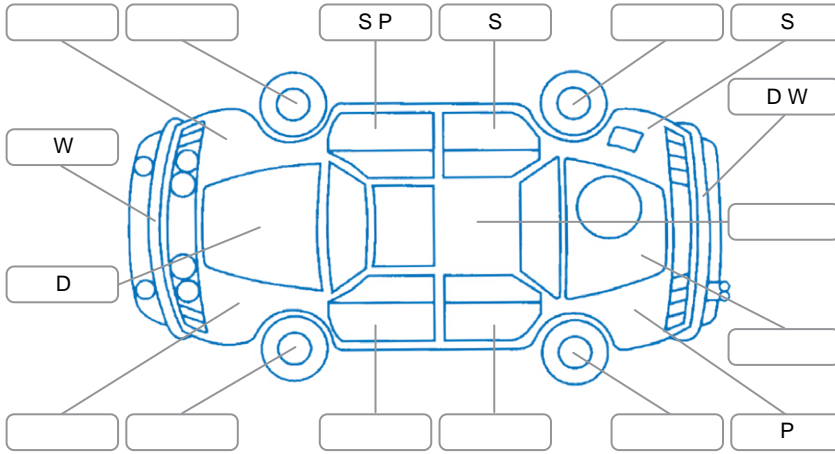

Report ID:	28,211,327	Version:	1
Created:	10 Jun 2026		

Make:	Nissan	Model:	Murano
Body Style:	Wagon	Year:	2009
Rego No.:	MHZ360	Rego Expiry:	11 Jun 2026
WoF Expiry:	09 Apr 2027	Odometer:	127,966 Kms
Good No.:	28211327	VIN:	7AT0DH74X19001043
Next Service:	no sticker	Service History:	No

Key

S = Scratch R = Rust C = Crack * = Decals W = Significant scuffs
 D = Dent PT = Paint defect P = Pin dent SC = Stone Chips

Note: some defects and blemishes may not be displayed in the diagram

Body Inspection Comments

Drivers window switch intermittent fault.
 Passenger front window not controllable by drivers switch cluster.

Conditions During Body Inspection Dry

Under Carriage and Under Bonnet Inspection Comments

Minor oil seepage as expected given age and mileage