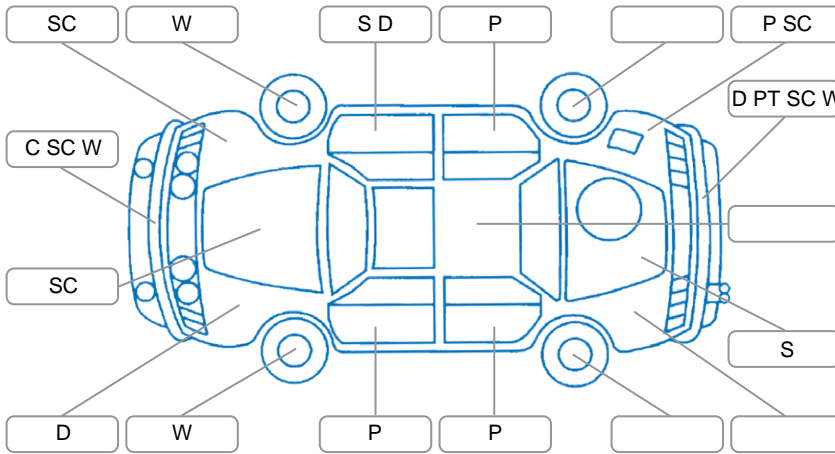

Report ID:	28,211,294	Version:	1
Created:	25 Jun 2026		

Make:	Toyota	Model:	Corolla
Body Style:	Hatchback	Year:	2013
Rego No.:	HER608	Rego Expiry:	13 Oct 2026
WoF Expiry:	23 May 2027	Odometer:	168,980 Kms
Good No.:	28211294	VIN:	JTNKU3JE80J046965
Next Service:	178,980 Kms	Service History:	Yes

Key

S = Scratch R = Rust C = Crack * = Decals W = Significant scuffs
 D = Dent PT = Paint defect P = Pin dent SC = Stone Chips

Note: some defects and blemishes may not be displayed in the diagram

Body Inspection Comments

- Stone chip in front windscreen
- Rear bumper detaching on right side
- Front tyres starting to wear on edges
- Front bumper detaching on left side and cracks in bumper

Conditions During Body Inspection Dry