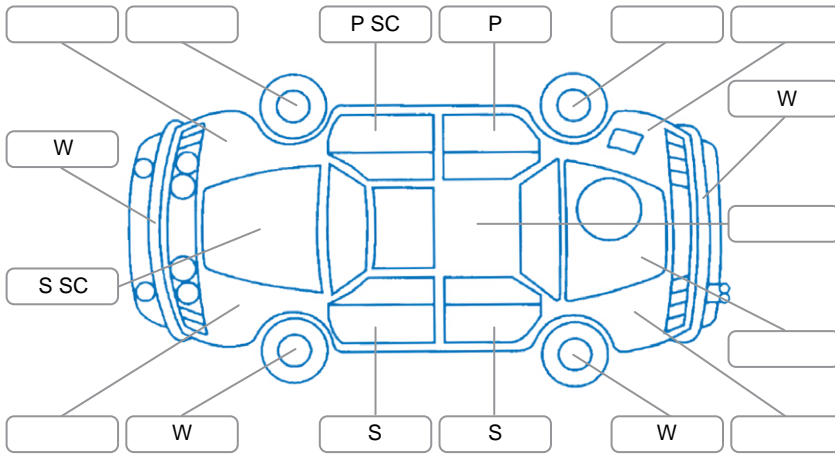

Report ID:	28,211,176	Version:	2
Created:	29 May 2026		

Make:	Mini	Model:	Hatch
Body Style:	Hatchback	Year:	2017
Rego No.:	KUB435	Rego Expiry:	02 Nov 2026
WoF Expiry:	11 Mar 2027	Odometer:	81,419 Kms
Good No.:	28211176	VIN:	WMWXS520002F23932
Next Service:	26/5/27 or 91000km	Service History:	No

Key

S = Scratch R = Rust C = Crack * = Decals W = Significant scuffs
 D = Dent PT = Paint defect P = Pin dent SC = Stone Chips

Note: some defects and blemishes may not be displayed in the diagram

Body Inspection Comments

Stone chips in windscreen.

Conditions During Body Inspection

Dry

Under Carriage and Under Bonnet Inspection Comments

Interior Comments

Seats:	Good
Carpets:	Good
Panels:	Good
Dashboard:	Good

General Comments

Vehicle drove well.

Road Conditions During Test Drive

Dry

Engine Timing Mechanism

Timing Chain

Evidence of Cam Belt Replacement

Yes No

Kms