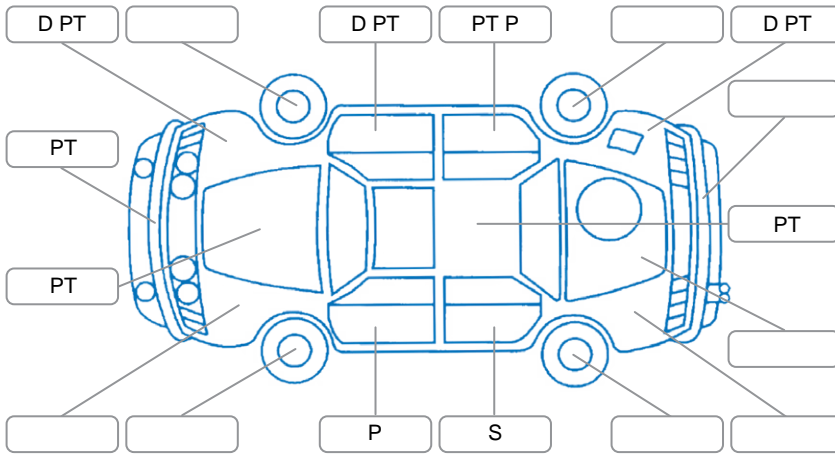

Key
 S = Scratch R = Rust C = Crack * = Decals W = Significant scuffs
 D = Dent PT = Paint defect P = Pin dent SC = Stone Chips

Note: some defects and blemishes may not be displayed in the diagram

Body Inspection Comments

Conditions During Body Inspection: Dry

Under Carriage and Under Bonnet Inspection Comments

Belt tensioner corrosion, Front subframe and underbody surface rust. Engine rattle on start up

Interior Comments