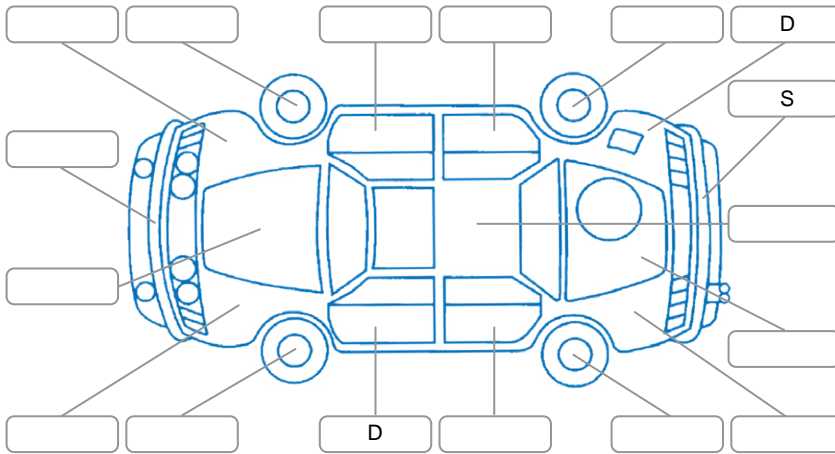

Key
 S = Scratch R = Rust C = Crack * = Decals W = Significant scuffs
 D = Dent PT = Paint defect P = Pin dent SC = Stone Chips

Note: some defects and blemishes may not be displayed in the diagram

Body Inspection Comments

Conditions During Body Inspection: Dry

Under Carriage and Under Bonnet Inspection Comments

Interior Comments

Seats:	Average
Carpets:	Average
Panels:	Average
Dashboard:	Good

General Comments

Road Conditions During Test Drive	Dry		
Engine Timing Mechanism	Timing Chain		
Evidence of Cam Belt Replacement	<input type="checkbox"/> Yes	<input type="checkbox"/> No	Kms
Inspected by:	Marlon Espena		
Published by:	Ravneet Bal		
Inspection Date:	26 May 2026		