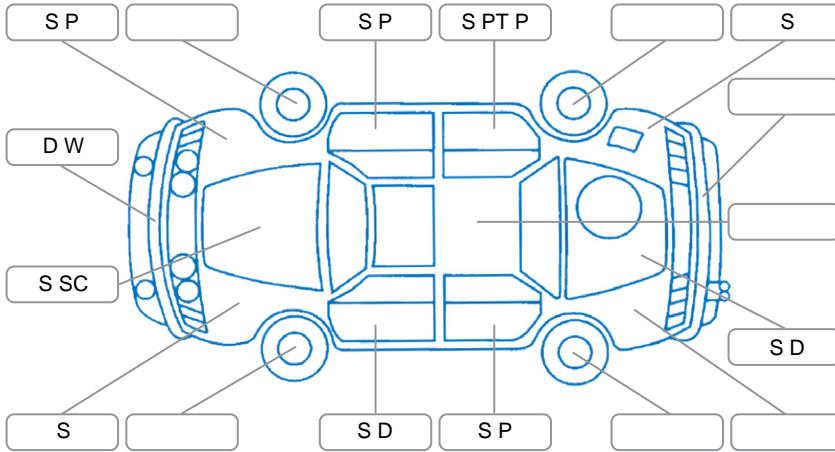

Report ID:	28,210,972	Version:	3
Created:	27 Jun 2026		

Make:	Ford	Model:	Courier
Body Style:	Utility	Year:	2005
Rego No.:	CUA682	Rego Expiry:	13 May 2026
WoF Expiry:	10 Jul 2027	Odometer:	337,118 Kms
Good No.:	28210972	VIN:	MNALSFE405W445570
Next Service:	12/12/26 or 34000km	Service History:	Yes

Key

S = Scratch R = Rust C = Crack * = Decals W = Significant scuffs
 D = Dent PT = Paint defect P = Pin dent SC = Stone Chips

Note: some defects and blemishes may not be displayed in the diagram

Body Inspection Comments

Surface rust starting on drivers door sill.

Conditions During Body Inspection

Dry

Under Carriage and Under Bonnet Inspection Comments

Minor surface corrosion under vehicle.
 Oil seepage under engine.

Interior Comments