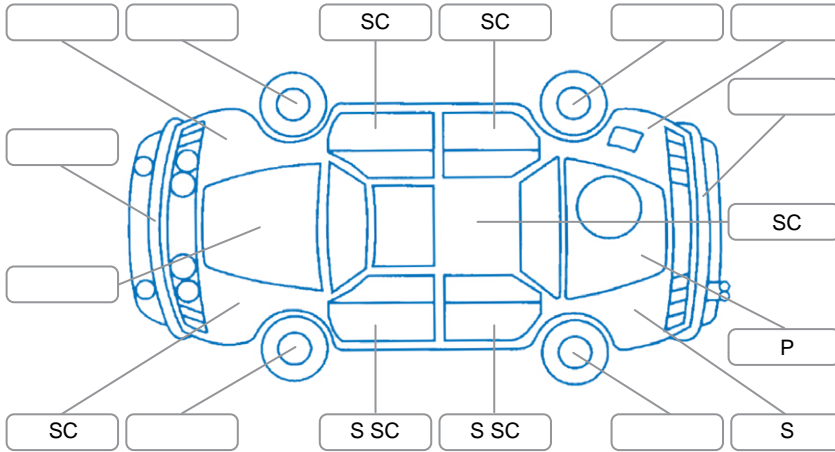

Key

S = Scratch R = Rust C = Crack * = Decals W = Significant scuffs
 D = Dent PT = Paint defect P = Pin dent SC = Stone Chips

Note: some defects and blemishes may not be displayed in the diagram

Body Inspection Comments

Moisture in RH mirror indicator lens.

Conditions During Body Inspection Dry

Under Carriage and Under Bonnet Inspection Comments

Interior Comments

Seats:	Good
Carpets:	Good
Panels:	Good
Dashboard:	Good

General Comments

Coolant in reservoir low.

Road Conditions During Test Drive Dry

Engine Timing Mechanism Timing Chain

Evidence of Cam Belt Replacement Yes No Kms

Inspected by: Caleb Spicer Lee

Published by: Caleb Spicer Lee