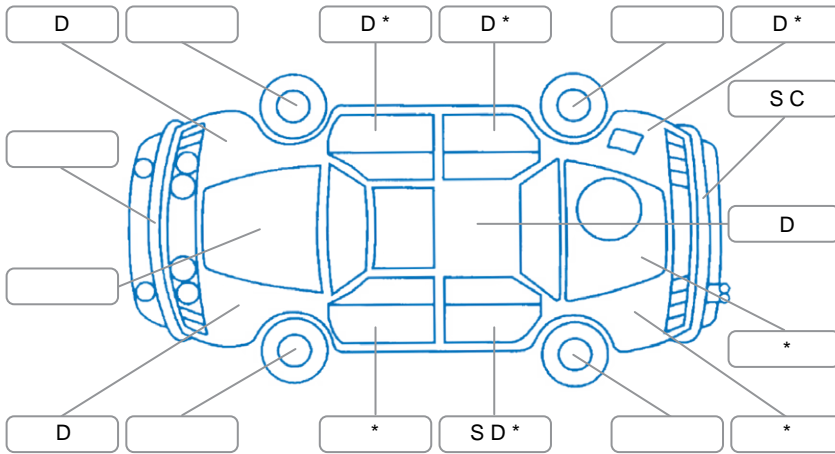

Report ID:	28,210,702	Version:	4
Created:	19 Jun 2026		

Make:	Volkswagen	Model:	Crafter
Body Style:	Van	Year:	2021
Rego No.:	NFQ410	Rego Expiry:	13 Jan 2027
WoF Expiry:	30 Jan 2027	Odometer:	133,408 Kms
Good No.:	28210702	VIN:	WV1ZZSYZM9010743
Next Service:	146,000 kms	Service History:	No

**Key**  
 S = Scratch    R = Rust    C = Crack    \* = Decals    W = Significant scuffs  
 D = Dent    PT = Paint defect    P = Pin dent    SC = Stone Chips

Note: some defects and blemishes may not be displayed in the diagram