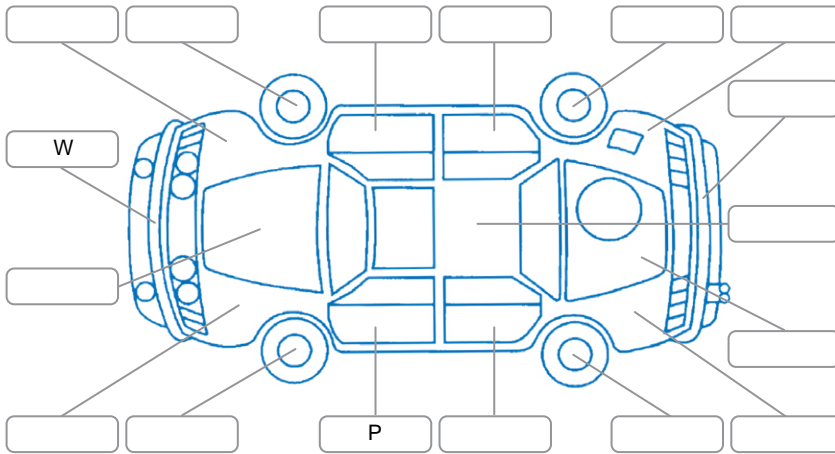

Report ID:	28,210,699	Version:	1
Created:	03 Jun 2026		

Make:	Toyota	Model:	Aqua
Body Style:	Hatchback	Year:	2013
Rego No.:	PKQ657	Rego Expiry:	28 Feb 2027
WoF Expiry:	11 Jun 2027	Odometer:	133,325 Kms
Good No.:	28210699	VIN:	7AT0H65YX22224674
Next Service:	143000	Service History:	No

Key
 S = Scratch R = Rust C = Crack * = Decals W = Significant scuffs
 D = Dent PT = Paint defect P = Pin dent SC = Stone Chips

Note: some defects and blemishes may not be displayed in the diagram

Body Inspection Comments

Side skirts scratched

Conditions During Body Inspection

Dry

Under Carriage and Under Bonnet Inspection Comments

Interior Comments

Seats:	Good
Carpets:	Good
Panels:	Good
Dashboard:	Good

General Comments

Road Conditions During Test Drive Dry